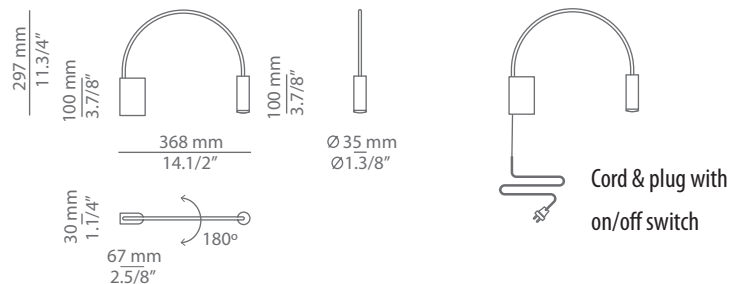

VOLTA

A-3530 / A-3531

wall lamp

Date	Type
Project	
Location	
Model #	Quantity
Specifier	

Description

Metallic wall lamp with a curved arm, cylindrical aluminium head and (PMMA) lens diffuser.
50° angle acrylic optic lens conversion kit is optional.

Pictures above might not show the specified dimensions or material. They are for illustration purposes only.

Ordering information

Product Code	Lamp	Finish body	Finish head	Accessories
A-3530-W	LED 6,1W (2700K / Ang 120° / >80 CRI 350mA) / Universal Voltage (included) Typ* 665 lumens A+ Non Dimmable	26 BLK Black 71 WH White CUSTOM	26 BLK Black 61 S GLD Satin Gold 71 WH White CUSTOM	50° angle acrylic optic lens conversion kit E67353001 Cord & Plug with on/off switch

Product Code	Lamp	Finish body	Finish head	Accessories
A-3530-M	LED 6,1W (3000K / Ang 120° / >80 CRI 350mA) / Universal Voltage (included) Typ* 703 lumens A+ Non Dimmable	26 BLK Black 71 WH White CUSTOM	26 BLK Black 61 S GLD Satin Gold 71 WH White CUSTOM	50° angle acrylic optic lens conversion kit E67353001 Cord & Plug with on/off switch