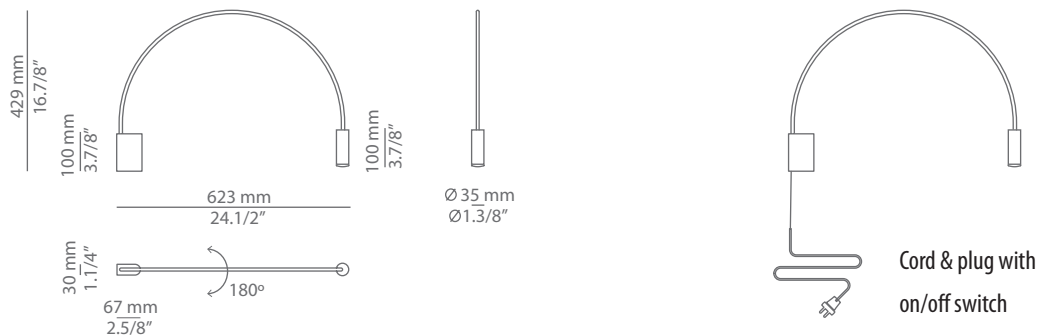

VOLTA A-3530 / A-3531

wall lamp

Date	Type
Project	
Location	
Model #	Quantity
Specifier	

Ordering information

Product Code	Lamp	Finish body	Finish head	Accessories
A-3531-W	LED 6,1W (2700K / Ang 120° / >80 CRI 350mA) / Universal Voltage (included) Typ* 665 lumens A++ Non Dimmable	26 BLK Black 71 WH White CUSTOM	26 BLK Black 61 S GLD Satin Gold 71 WH White CUSTOM	50° angle acrylic optic lens conversion kit E67353001 Cord & Plug with on/off switch

Product Code	Lamp	Finish body	Finish head	Accessories
A-3531-M	LED 6,1W (3000K / Ang 120° / >80 CRI 350mA) / Universal Voltage (included) Typ* 703 lumens A++ Non Dimmable	26 BLK Black 71 WH White CUSTOM	26 BLK Black 61 S GLD Satin Gold 71 WH White CUSTOM	50° angle acrylic optic lens conversion kit E67353001 Cord & Plug with on/off switch