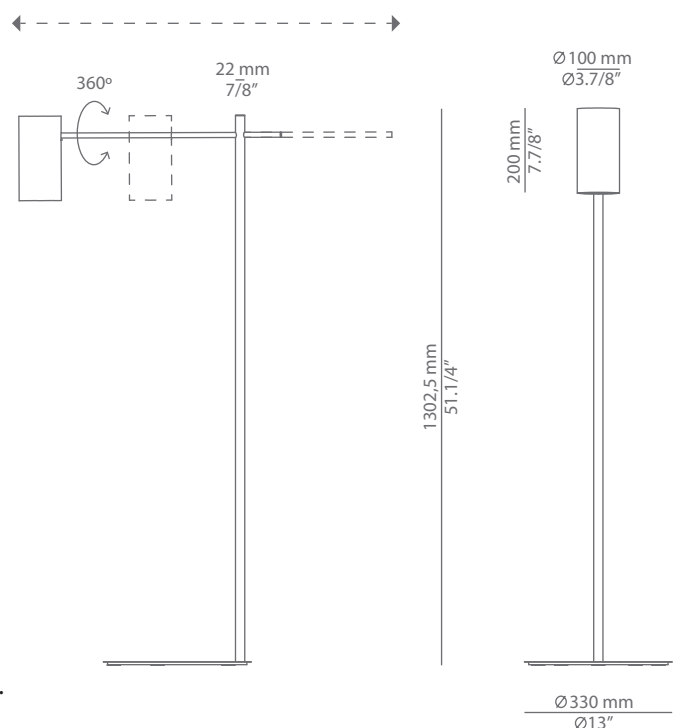

CYLS

p-3908

floor lamp

Date	Type
Project	
Location	
Model #	Quantity
Specifier	

Description

Metallic floor lamp with cylindrical heads.
Adjustable reading arm with horizontal movement and 360° rotation.
On/Off cord switch.

Pictures above might not show the specified dimensions or material. They are for illustration purposes only.

Ordering information

Product Code	Lamp	Finish body						
p-3908	LED or Fluor. up to 20W (bulb not included) E27 / 230V On/Off cord switch	<table border="0"> <tr> <td>26 BLK</td> <td>Black</td> </tr> <tr> <td>55 BG</td> <td>Beige</td> </tr> <tr> <td>CUSTOM</td> <td></td> </tr> </table>	26 BLK	Black	55 BG	Beige	CUSTOM	
26 BLK	Black							
55 BG	Beige							
CUSTOM								

estiluz@estiluz.com
www.estiluz.com

CYLS

p-3909

floor lamp

Date	Type
Project	
Location	
Model #	Quantity
Specifier	

Description

Metallic floor lamp with cylindrical head.
Adjustable reading arm with horizontal movement and 360° rotation.
On/Off cord switch.

Pictures above might not show the specified dimensions or material. They are for illustration purposes only.

Ordering information

Product Code	Lamp	Finish body
p-3909	LED or Fluor. up to 20W (bulb not included) E27 / 230V On/Off cord switch	<div style="display: flex; align-items: center;"> 26 BLK Black </div> <div style="display: flex; align-items: center;"> 55 BG Beige </div> <div style="display: flex; align-items: center;"> CUSTOM </div>