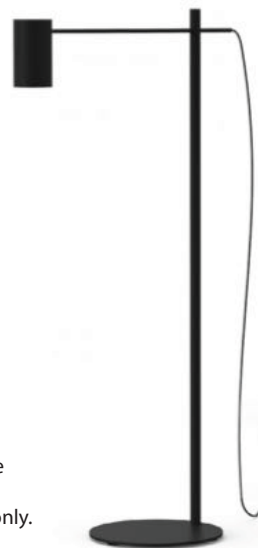

CYLS

p-3908

floor lamp

Date	Type
Project	
Location	
Model #	Quantity
Specifier	

Description

Metallic floor lamp with cylindrical heads.
Adjustable reading arm with horizontal movement and 360° rotation.
On/Off cord switch.

Pictures above might not show the specified dimensions or material. They are for illustration purposes only.

Ordering information

Product Code	Lamp	Finish body						
p-3908	LED or Fluor. up to 20W (bulb not included) E27 / 230V On/Off cord switch	<table border="0"> <tr> <td>26 BLK</td> <td>Black</td> </tr> <tr> <td>55 BG</td> <td>Beige</td> </tr> <tr> <td>CUSTOM</td> <td></td> </tr> </table>	26 BLK	Black	55 BG	Beige	CUSTOM	
26 BLK	Black							
55 BG	Beige							
CUSTOM								

estiluz@estiluz.com
www.estiluz.com

CYLS

p-3909

floor lamp

Date	Type
Project	
Location	
Model #	Quantity
Specifier	

Description

Metallic floor lamp with cylindrical head.
Adjustable reading arm with horizontal movement and 360° rotation.
On/Off cord switch.

Pictures above might not show the specified dimensions or material. They are for illustration purposes only.

Ordering information

Product Code	Lamp	Finish body
p-3909	LED or Fluor. up to 20W (bulb not included) E27 / 230V On/Off cord switch	<div style="display: flex; align-items: center;"> 26 BLK Black </div> <div style="display: flex; align-items: center;"> 55 BG Beige </div> <div style="display: flex; align-items: center;"> CUSTOM </div>