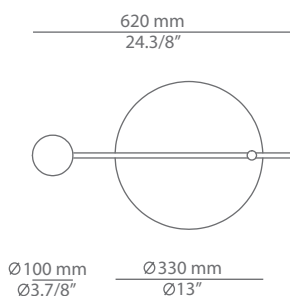

CYLS

p-3908

floor lamp

Date	Type
Project	
Location	
Model #	Quantity
Specifier	

Description

Metallic floor lamp with cylindrical heads.
Adjustable reading arm with horizontal movement and 360° rotation.
On/Off cord switch.

Pictures above might not show the specified dimensions or material. They are for illustration purposes only.

Ordering information

Product Code	Lamp	Finish body						
p-3908	LED or Fluor. up to 20W (bulb not included) E27 / 230V On/Off cord switch	<table border="0"> <tr> <td>26 BLK</td> <td>Black</td> </tr> <tr> <td>55 BG</td> <td>Beige</td> </tr> <tr> <td>CUSTOM</td> <td></td> </tr> </table>	26 BLK	Black	55 BG	Beige	CUSTOM	
26 BLK	Black							
55 BG	Beige							
CUSTOM								