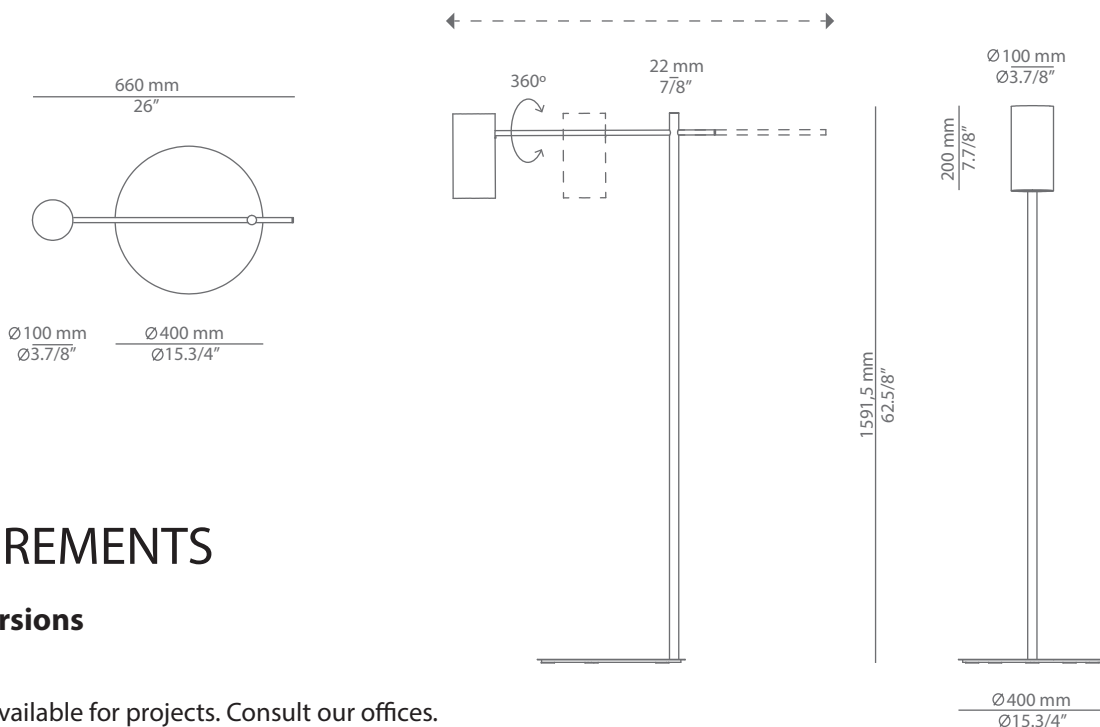

CYLS

p-3908

floor lamp

Date	Type
Project	
Location	
Model #	Quantity
Specifier	

Description

Metallic floor lamp with cylindrical heads.
Adjustable reading arm with horizontal movement and 360° rotation.
On/Off cord switch.

estiluz@estiluz.com
www.estiluz.com

CYLS

p-3909

floor lamp

Date	Type
Project	
Location	
Model #	Quantity
Specifier	

Description

Metallic floor lamp with cylindrical head.
Adjustable reading arm with horizontal movement and 360° rotation.
On/Off cord switch.

Pictures above might not show the specified dimensions or material. They are for illustration purposes only.

Ordering information

Product Code	Lamp	Finish body
p-3909	LED or Fluor. up to 20W (bulb not included) E27 / 230V On/Off cord switch	<div style="display: flex; align-items: center;"> 26 BLK Black </div> <div style="display: flex; align-items: center;"> 55 BG Beige </div> <div style="display: flex; align-items: center;"> CUSTOM </div>