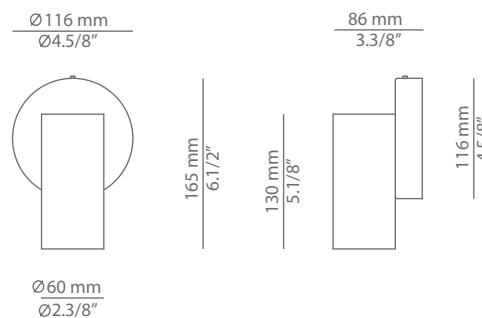

Special instructions