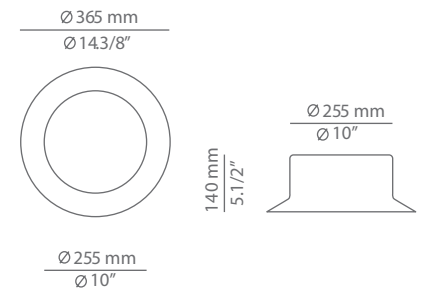

Product Code	Lamp
t-3411L-W	LED 15W (2700K / Ang 120° / >80 CRI) A* 230V (included) / Typ* 1275 lumens Dimmable Triac

Finish	
26 BLK	Black
74 WH	White
44 CP	Copper
61 S GLD	Satin Gold
CUSTOM