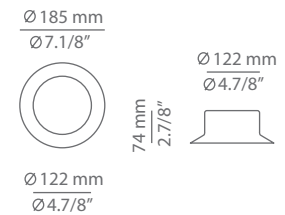

## Description

Metallic ceiling lamp providing direct light.  
Acrylic bottom diffuser.

Pictures above might not show the specified dimensions or material. They are for illustration purposes only.

## Ordering information

Product Code	Lamp
t-3410L-W	LED 10W (2700K / Ang 120° / >80 CRI) <b>A*</b> 230V (included) / Typ* 850 lumens Dimmable Triac

Finish	
26 BLK	Black
74 WH	White
44 CP	Copper
61 S GLD	Satin Gold
CUSTOM	