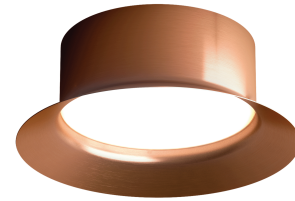

# MAINE

t-3410L / t-3411L  
ceiling lamp

Date	Type
Project	
Location	
Model #	Quantity
Specifier	

## Description

Metallic ceiling lamp providing direct light.  
Acrylic bottom diffuser.

Pictures above might not show the specified dimensions or material. They are for illustration purposes only.

## Ordering information

Product Code	Lamp
t-3410L-W	LED 10W (2700K / Ang 120° / >80 CRI) <b>A*</b> 230V (included) / Typ* 850 lumens Dimmable Triac

Finish	
26 BLK	Black
74 WH	White
44 CP	Copper
61 S GLD	Satin Gold
CUSTOM	

Product Code	Lamp
t-3411L-W	LED 15W (2700K / Ang 120° / >80 CRI) <b>A*</b> 230V (included) / Typ* 1275 lumens Dimmable Triac

Finish	
26 BLK	Black
74 WH	White
44 CP	Copper
61 S GLD	Satin Gold
CUSTOM	