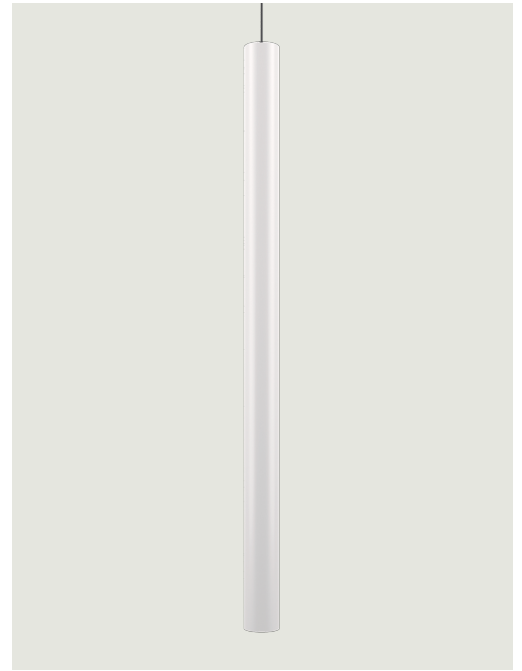

A-Tube,
Design by Studio Italia Design

Model A-Tube large

A simple form that delivers the light to wherever it's needed, enhancing the space. Tubular and slim, A-Tube is a versatile lamp available in different sizes and finishes, that can be fixed directly to the ceiling, suspended singularly, or used in cluster compositions to create impactful lighting effects.

A-Tube large

Light source

GU10 Par 16
1 x max 40W eco

or

GU10 Par 16 LED
1 x 10W
(W / L max 8.5 cm)

Bulb not included

Structure: Metal

Matte White – 9010

Matte Black – 9005

Coppery Bronze

Code

096059

096062

096065

Net weight: 1.87 kg

Parcels: 1

GU10 Par 16 LED
1 x 10W
(W / L max 8.5 cm)

Options of A-Tube

A-Tube small

A-Tube medium