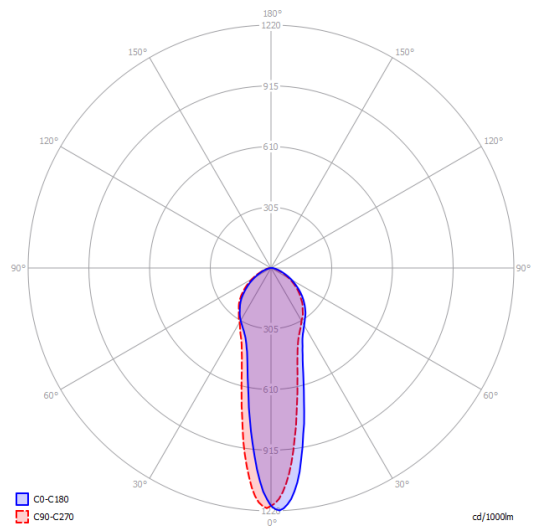

A-Tube large

Light source

GU10 Par 16
1 x max 40W eco

or

GU10 Par 16 LED
1 x 10W
(W / L max 8.5 cm)

Bulb not included

Structure: Metal

Matte White – 9010

IP20

Energy Saving

Dim

ERC

Cluster suspension lamps must be installed on a *canopy*: find out more on lodes.com/en/canopies

A-Tube large

Polar diagram

GU10 Par 16
1 x max 40W eco

GU10 Par 16 LED
1 x 10W
(W / L max 8.5 cm)

Options of A-Tube

A-Tube small

A-Tube medium