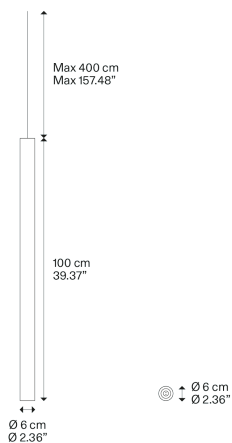

A-Tube,
Design by Studio Italia Design

Model A-Tube large

A simple form that delivers the light to wherever it's needed, enhancing the space. Tubular and slim, A-Tube is a versatile lamp available in different sizes and finishes, that can be fixed directly to the ceiling, suspended singularly, or used in cluster compositions to create impactful lighting effects.

A-Tube large

Light source

GU10 Par 16
1 x max 40W eco

or

GU10 Par 16 LED
1 x 10W
(W / L max 8.5 cm)

Bulb not included

Structure: Metal

Matte White – 9010

Matte Black – 9005

Coppery Bronze

Code

096059

096062

096065

Net weight: 1.87 kg

Parcels: 1

GU10 Par 16 LED
1 x 10W
(W / L max 8.5 cm)

Options of A-Tube

A-Tube small

A-Tube medium