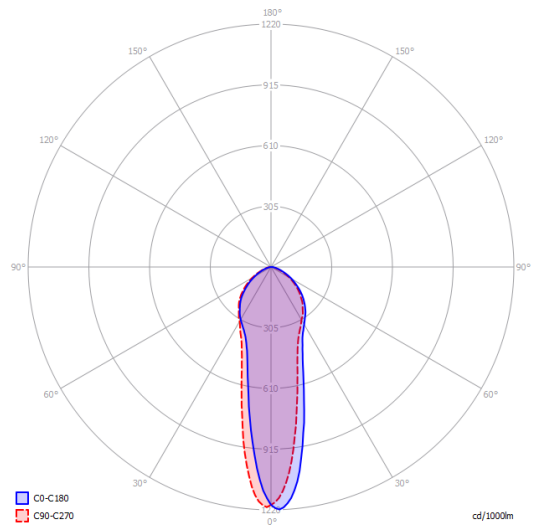

A-Tube large

Light source

GU10 Par 16
1 x max 40W eco

or

GU10 Par 16 LED
1 x 10W
(W / L max 8.5 cm)

Bulb not included

Structure: Metal

Matte White – 9010

IP20

Energy Saving

Dim

ERC

Cluster suspension lamps must be installed on a *canopy*: find out more on lodes.com/en/canopies

A-Tube large

Polar diagram

GU10 Par 16
1 x max 40W eco

GU10 Par 16 LED
1 x 10W
(W / L max 8.5 cm)

Options of A-Tube

A-Tube small

A-Tube medium