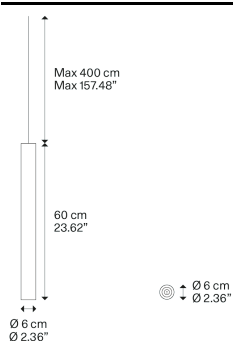

A-Tube,
Design by Studio Italia Design

Model A-Tube medium

A simple form that delivers the light to wherever it's needed, enhancing the space. Tubular and slim, A-Tube is a versatile lamp available in different sizes and finishes, that can be fixed directly to the ceiling, suspended singularly, or used in cluster compositions to create impactful lighting effects.

A-Tube medium

Light source

GU10 Par 16
1 x max 40W eco

or

GU10 Par 16 LED
1 x 10W
(W / L max 8.5 cm)

Bulb not included

Structure: Metal

Matte White – 9010

Matte Black – 9005

Coppery Bronze

Code

096058

096061

096064

Net weight: 1.42 kg

Parcels: 1

GU10 Par 16 LED
1 x 10W
(W / L max 8.5 cm)

Options of A-Tube

A-Tube small

A-Tube large