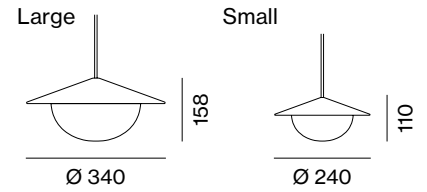

Weight (kg) : Large 1.9 / Small 1.3

Material : Color Coated Aluminium,
Matt Opal glass

Light Source : LED G9

Bulb included : No

Wattage : Max. 9W

Voltage : 220-240V

IP : IP20

Class : Class II

Cable lengths : 3m

Ceiling cup/Bracket : Included

Ceiling cup dim.(mm) : Ø 82, H 38

Color : Green

Item no.

Large : ALPD0102-L04

Small : ALPD0102-S04

G