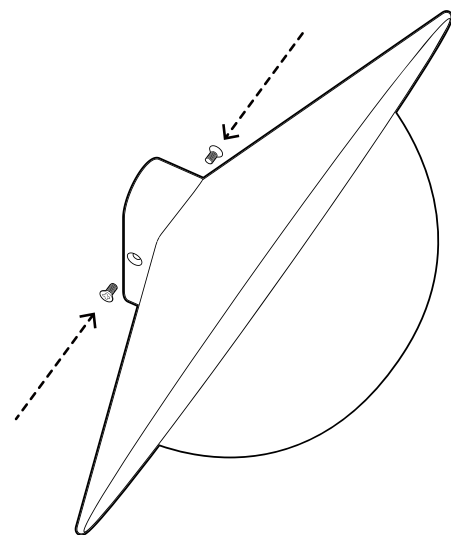

Installation instruction

A

Bracket dim.(mm) : W 29, H 89

i Screws are not included

G

Collection
ALLEY

Model
Table stand Tilt Large/Small

Type
Free standing