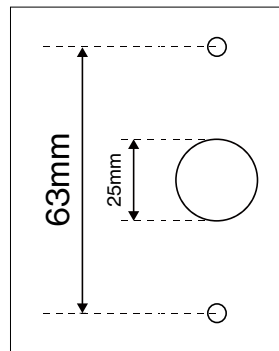

Installation instruction

A

Bracket dim.(mm) : W 29, H 89

i Screws are not included

G

Collection
ALLEY

Model
Table stand Tilt Large/Small

Type
Free standing