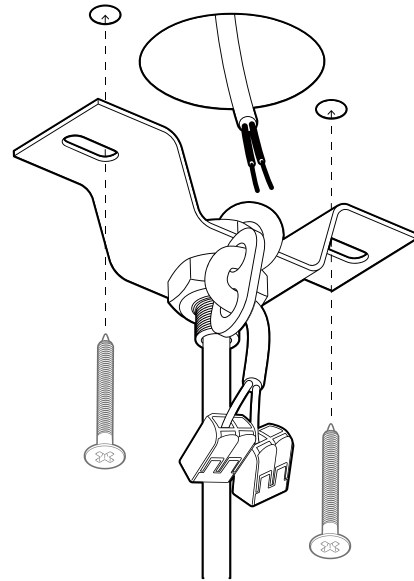

Installation instruction

A

Ceiling cup dim.(mm) : Ø 82, H 38

 Screws are not included

G

Collection
ALLEY

Model
Wall Large/Small

Type
Wall mounted