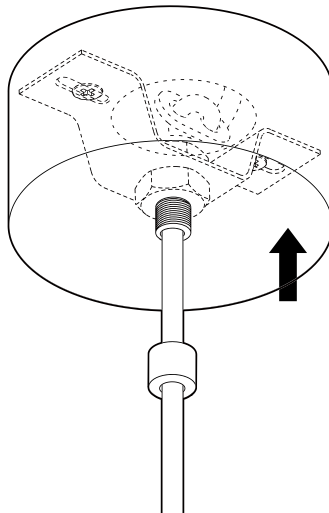

Installation instruction

A

Ceiling cup dim.(mm) : Ø 82, H 38

 Screws are not included

G

Collection
ALLEY

Model
Wall Large/Small

Type
Wall mounted