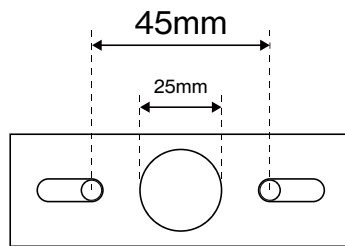

Installation instruction

A

Ceiling cup dim.(mm) : Ø 82, H 38

 Screws are not included

G

Collection
ALLEY

Model
Wall Large/Small

Type
Wall mounted