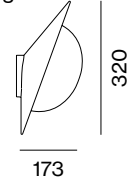

Installation instruction

A

Ceiling cup dim.(mm) : Ø 82, H 38

 Screws are not included

G

Collection
ALLEY

Model
Wall Large/Small

Type
Wall mounted

Designer
Jonas Wagell (JWDA)

A

Size(mm)

Large

Small

Weight (kg) : Large 1.7 / Small 1.0

Material : Color Coated Aluminium,
Matt Opal glass

Light Source : LED G9