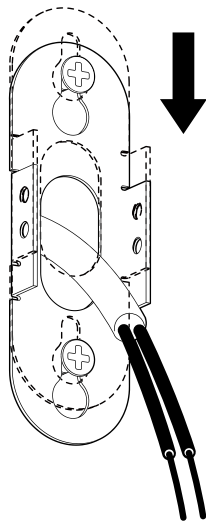

Installation instruction

A

Bracket dim.(mm) : W 29, H 89

i Screws are not included

G

Collection
ALLEY

Model
Table stand Tilt Large/Small

Type
Free standing