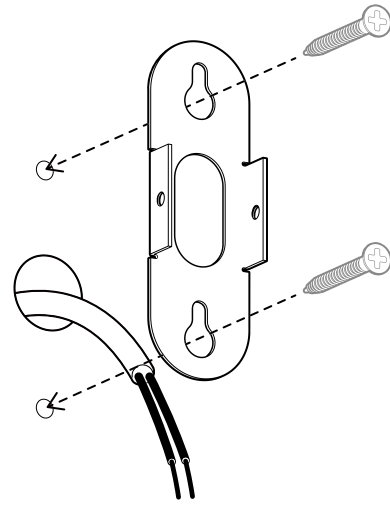

Installation instruction

A

Bracket dim.(mm) : W 29, H 89

i Screws are not included

G

Collection
ALLEY

Model
Table stand Tilt Large/Small

Type
Free standing