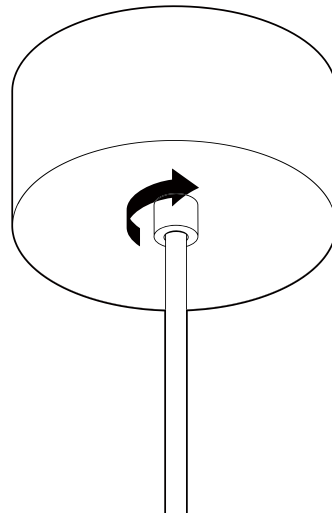

Installation instruction

A

Ceiling cup dim.(mm) : Ø 82, H 38

 Screws are not included

G

Collection
ALLEY

Model
Wall Large/Small

Type
Wall mounted