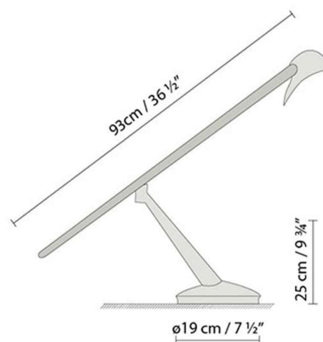

BLUEBIRD T

By Jorge Pensi

Description:

Adjustable table lamp with a metal and wooden structure. Available in two finishes: raw with natural oak, or shiny chrome with matte mahogany. LED.

BLUEBIRD T LED

BLUEBIRD T HALO

 Raw / Natural Oak

 Chrome / Natural Mahogany

CODE	LAMP	LIGHT SOURCE	DIM	BULB	kg
602006	BLUEBIRD T LED RAW	LED 6,3W 840lm 350mA 3000K CRI≥90			
602007	BLUEBIRD T LED CHROME	110-230V	A++	5,5	LED A+

Designer