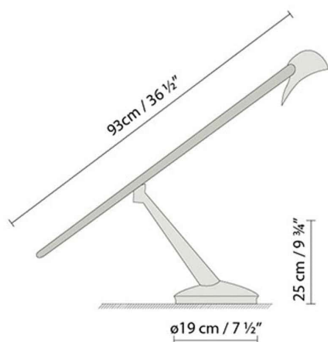

BLUEBIRD T

By Jorge Pensi

Description:

Adjustable table lamp with a metal and wooden structure. Available in two finishes: raw with natural oak, or shiny chrome with matte mahogany. LED.

BLUEBIRD T LED

BLUEBIRD T HALO

 Raw / Natural Oak

 Chrome / Natural Mahogany

CODE	LAMP	LIGHT SOURCE	DIM	BULB	kg
602006	BLUEBIRD T LED RAW	LED 6,3W 840lm 350mA 3000K CRI≥90			
602007	BLUEBIRD T LED CHROME	110-230V	A++	5,5	LED A+

Designer