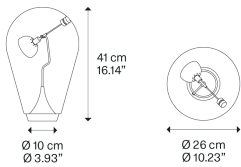

Blow

Light source

LED
2700 K
4.5 W / 500lm
500 mA
CRI 90
MacAdam 3-Step

LED and driver included

Structure: Metal

Chrome

Diffuser: Blown glass

Clear

Code

008004

Net weight: 4.00 kg

Parcels: 1

IP40

Energy Saving