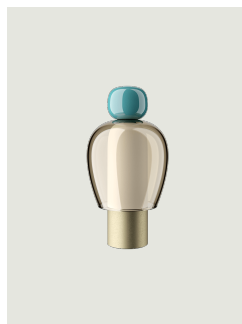

Easy Peasy,
Design by Luca Nichetto

Model Easy Peasy Flamingo

With a strong personality and a sculptural form reminiscing the shape of bells, Easy Peasy is a set of portable and rechargeable table lamps, consisting of two rounded elements, a body and a knob. Made of blown glass, *Easy Peasy* allows for personal customisation of the living spaces. Its portability, different shapes and colours, and the *dim-to-warm* functionality of its light source allow users to connect, play and interact with the variable configuration options.

Easy Peasy Flamingo	Light source	Knob: Technopolymer	Shade: Blown glass	Base : Metal	Code
<p>23.3 cm 9.17"</p> <p>Ø 6 cm Ø 2.36"</p> <p>12.1 cm 4.76"</p> <p>12.1 cm 4.76"</p> <p>Ø 6 cm Ø 2.36"</p>	Dim-to-Warm from 2700 K to 3300 K 3 W / 380 lm 2000 mA Battery CRI 90 MacAdam 3-Step	Pink	Grey	Brushed Bronze	170001

Net weight: 0.85 kg

Parcels: 1

CE

IP20

Energy Saving

Dim-to-Warm

EAC

Options of Easy Peasy

Easy Peasy Lagoon

Easy Peasy Kelp

Easy Peasy Chestnut