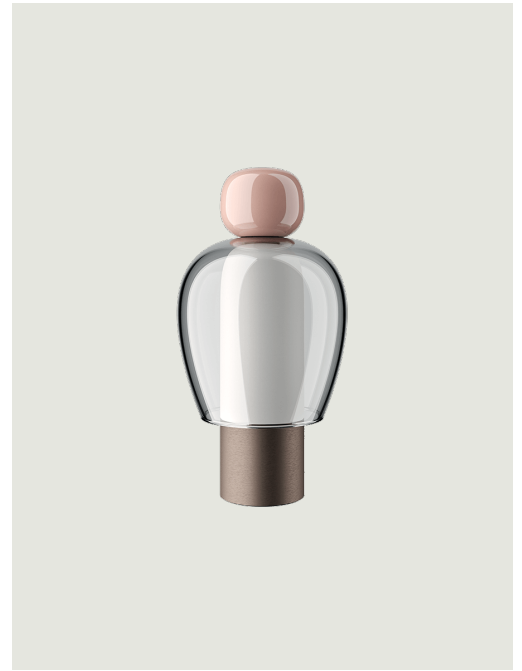

Easy Peasy,
Design by Luca Nichetto

Model Easy Peasy Flamingo

With a strong personality and a sculptural form reminiscing the shape of bells, Easy Peasy is a set of portable and rechargeable table lamps, consisting of two rounded elements, a body and a knob. Made of blown glass, *Easy Peasy* allows for personal customisation of the living spaces. Its portability, different shapes and colours, and the *dim-to-warm* functionality of its light source allow users to connect, play and interact with the variable configuration options.

Easy Peasy Flamingo	Light source	Knob: Technopolymer	Shade: Blown glass	Base : Metal	Code
<p>23.3 cm 9.17"</p> <p>Ø 6 cm Ø 2.36"</p> <p>12.1 cm 4.76"</p> <p>12.1 cm 4.76"</p> <p>Ø 6 cm Ø 2.36"</p>	Dim-to-Warm from 2700 K to 3300 K 3 W / 380 lm 2000 mA Battery CRI 90 MacAdam 3-Step	Pink	Grey	Brushed Bronze	170001

Net weight: 0.85 kg

Parcels: 1

CE

IP20

Energy Saving

Dim-to-Warm

EAC

Options of Easy Peasy