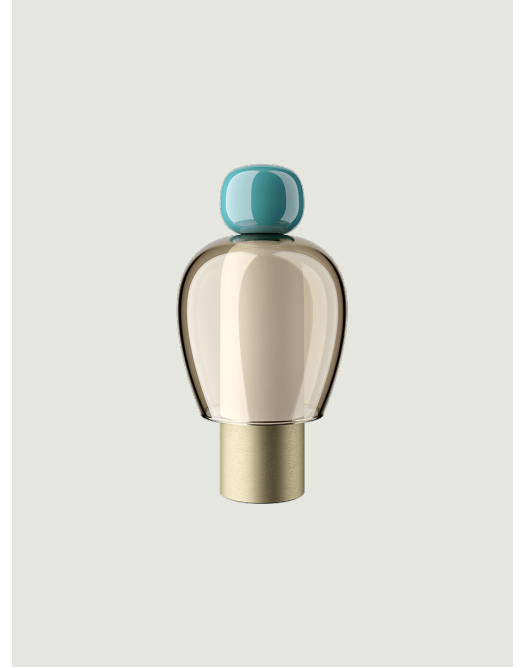

Easy Peasy,  
Design by Luca Nichetto

Model Easy Peasy Lagoon

With a strong personality and a sculptural form reminiscing the shape of bells, Easy Peasy is a set of portable and rechargeable table lamps, consisting of two rounded elements, a body and a knob. Made of blown glass, *Easy Peasy* allows for personal customisation of the living spaces. Its portability, different shapes and colours, and the *dim-to-warm* functionality of its light source allow users to connect, play and interact with the variable configuration options.

Easy Peasy Lagoon	Light source	Knob: Technopolymer	Shade: Blown glass	Base : Metal	Code
	Dim-to-Warm from 2700 K to 3300 K 3 W / 380 lm 2000 mA Battery CRI 90 MacAdam 3-Step	Turquoise	Honey	Brushed Gold	170002

Net weight: 0.85 kg

Parcels: 1

CE

IP20

Energy Saving

Dim-to-Warm

EAC

Options of Easy Peasy