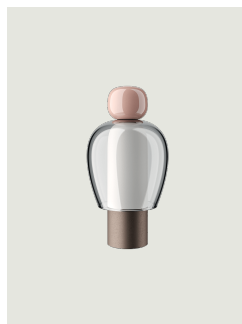

Easy Peasy,  
Design by Luca Nichetto

Model Easy Peasy Lagoon

With a strong personality and a sculptural form reminiscing the shape of bells, Easy Peasy is a set of portable and rechargeable table lamps, consisting of two rounded elements, a body and a knob. Made of blown glass, *Easy Peasy* allows for personal customisation of the living spaces. Its portability, different shapes and colours, and the *dim-to-warm* functionality of its light source allow users to connect, play and interact with the variable configuration options.

Easy Peasy Lagoon	Light source	Knob: Technopolymer	Shade: Blown glass	Base : Metal	Code
	Dim-to-Warm from 2700 K to 3300 K 3 W / 380 lm 2000 mA Battery CRI 90 MacAdam 3-Step	Turquoise	Honey	Brushed Gold	170002

Net weight: 0.85 kg

Parcels: 1

CE

IP20

Energy Saving

Dim-to-Warm

EAC

Options of Easy Peasy

Easy Peasy Flamingo

Easy Peasy Kelp

Easy Peasy Chestnut