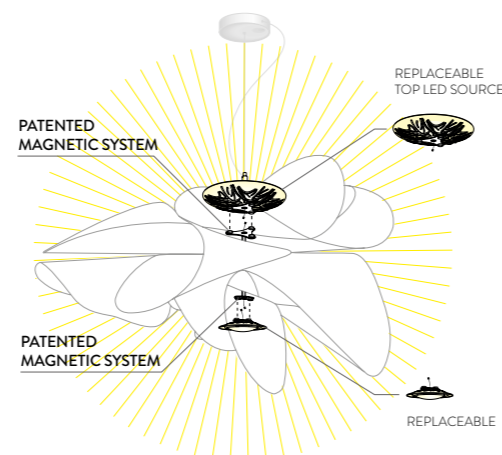

CANOPY DETAILS

LA BELLE ÉTOILE / ÉTOILE

LARGE: Ø14 cm x h. 3,2 cm (Ø 5-1/2" x h. 1-1/2")
MEDIUM: Ø14 cm x h. 3,2 cm (Ø 5-1/2" x h. 1-1/2")

6 m. cable kit also available for purchase after lamp order
Kit Cavi da 6m acquistabile anche successivamente

CERTIFICATION

CE IP 20

ENERGY CLASS: A / A+ / A++

ENERGY LABEL AVAILABLE ON SLAMP'S WEBSITE

PATENTED MAGNETIC SYSTEM® LIGHT SOURCE