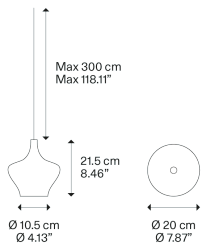

Nostalgia medium

Light source

LED
2700 K
9 W / 920 lm
220–240 V
CRI 92
MacAdam 3–Step

LED included

Structure: Metal

Chrome
Chrome
Chrome
Chrome
Chrome
Chrome

Diffuser: Blown glass

Clear
Chrome
Gold
Rose Gold
Glossy Smoke
Glossy Bronze

Code

154005
154006
154007
154008
154053
154052

Net weight: 0.75 kg

Parcels: 2

IP40

Energy Saving

Dim Triac

Cluster suspension lamps must be installed on a *canopy*: find out more on lodes.com/en/canopies

Nostalgia medium

LED
 2700 K
 9 W / 920 lm
 220–240 V
 CRI 92
 MacAdam 3–Step

Polar diagram

Options of Nostalgia

Nostalgia small

Nostalgia large