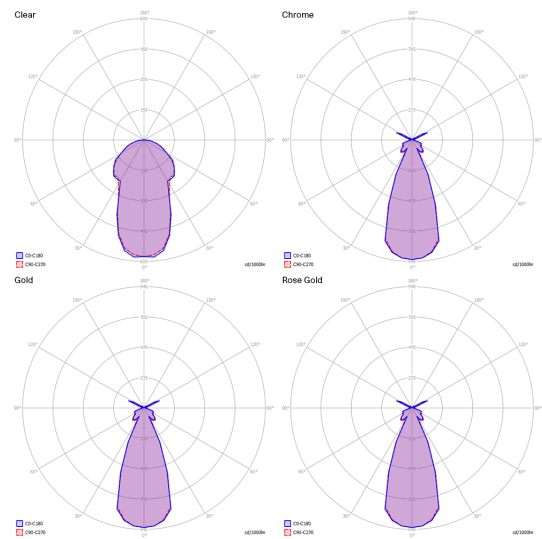

Nostalgia medium

Light source

LED
2700 K
9 W / 920 lm
220–240 V
CRI 92
MacAdam 3–Step

LED included

Structure: Metal

Chrome
Chrome
Chrome
Chrome
Chrome
Chrome

Diffuser: Blown glass

Clear
Chrome
Gold
Rose Gold
Glossy Smoke
Glossy Bronze

Nostalgia medium

LED
 2700 K
 9 W / 920 lm
 220–240 V
 CRI 92
 MacAdam 3–Step

Polar diagram

Options of Nostalgia

Nostalgia small

Nostalgia large