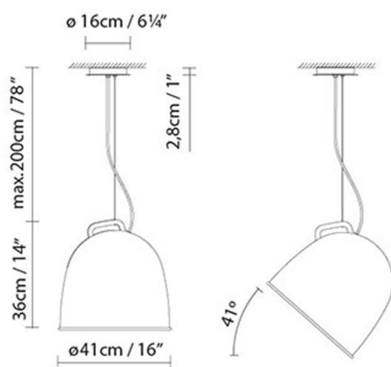

SCOUT S40 LED