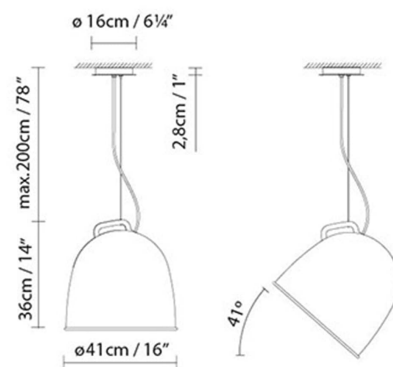

SCOUT S40 (E27)