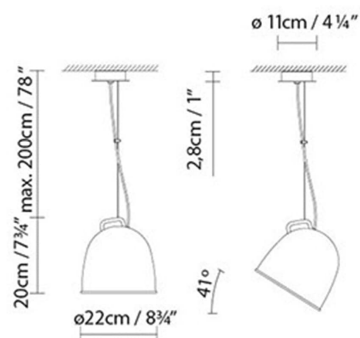

SCOUT S22 (E14)

CODE	LAMP	LIGHTSOURCE	DIM		BULB		
726360	SCOUT S22 LED BEIGE						
726361	SCOUT S22 LED RED	LED 16,6W 1350lm 2700K CRI≥90 230V DIM	PHASE-CUT	A++		1,64	LED
726362	SCOUT S22 LED GREY						
726363	SCOUT S22 LED+						
726350	SCOUT S22 (E14) BEIGE						
726351	SCOUT S22 (E14) RED	LED 2 x 6W (E14) Fluo. 2 x max. 5W (E14)		A++ A		1,64	LED
726352	SCOUT S22 (E14) GREY						
726353	SCOUT S22 (E14)+						
726310	SCOUT S40 LED BEIGE						
726311	SCOUT S40 LED RED	LED 16,6W 1350lm 2700K CRI≥90 230V DIM	PHASE-CUT	A++		4,5	LED
726312	SCOUT S40 LED GREY						
726313	SCOUT S40 LED+						
726300	SCOUT S40 (E27) BEIGE						
726301	SCOUT S40 (E27) RED	LED 2 X max.15W (E27) Fluo. 2 x max. 23W (E27)		A++ A		4,5	LED
726302	SCOUT S40 (E27) GREY						
726303	SCOUT S22 (E27)+						

Designer