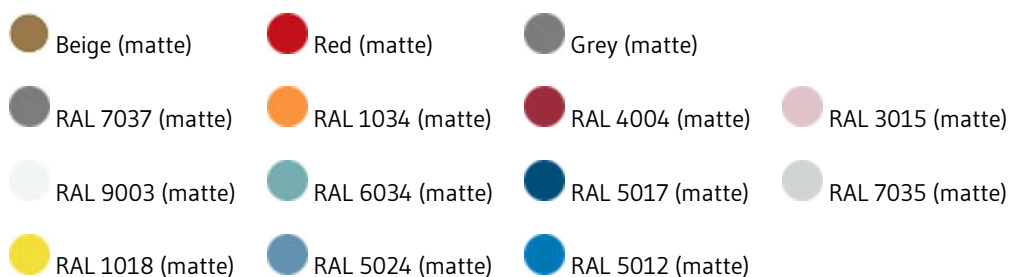

B.lux

SCOUT S

By Stone Designs

Description:

Adjustable suspension lamp with a metal structure and opaline glass diffuser. Available in beige, red and grey with a shade colored textile cable, plus a palette of RAL colors with a textile black cable, all of them with a textured matte finish and textured matte white on the inside. Available in two sizes.

SCOUT S40 LED

SCOUT S40 (E27)

SCOUT S22 LED

SCOUT S22 (E14)

CODE	LAMP	LIGHTSOURCE	DIM		BULB		
726360	SCOUT S22 LED BEIGE						
726361	SCOUT S22 LED RED	LED 16,6W 1350lm 2700K CRI≥90 230V DIM	PHASE-CUT	A++		1,64	LED 
726362	SCOUT S22 LED GREY						
726363	SCOUT S22 LED+						
726350	SCOUT S22 (E14) BEIGE						
726351	SCOUT S22 (E14) RED	LED 2 x 6W (E14) Fluo. 2 x max. 5W (E14)		A++ A		1,64	LED 
726352	SCOUT S22 (E14) GREY						
726353	SCOUT S22 (E14)+						
726310	SCOUT S40 LED BEIGE						
726311	SCOUT S40 LED RED	LED 16,6W 1350lm 2700K CRI≥90 230V DIM	PHASE-CUT	A++		4,5	LED 
726312	SCOUT S40 LED GREY						
726313	SCOUT S40 LED+						
726300	SCOUT S40 (E27) BEIGE						
726301	SCOUT S40 (E27) RED	LED 2 X max.15W (E27) Fluo. 2 x max. 23W (E27)		A++ A		4,5	LED 
726302	SCOUT S40 (E27) GREY						
726303	SCOUT S22 (E27)+						