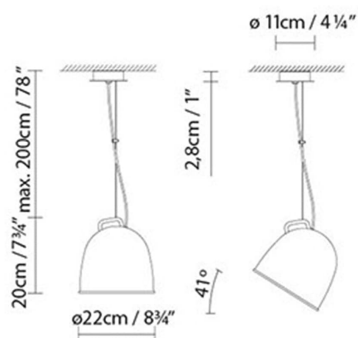

SCOUT S22 LED