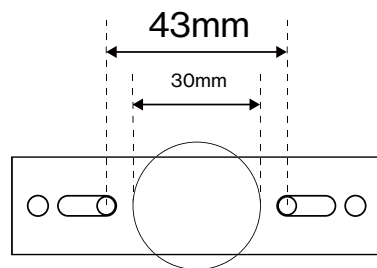

Watt : Max. 9W

Voltage : 220-240V

IP : IP20

Class : Class II

Cable lengths : 3m

Ceiling cup/Bracket : Included

Ceiling cup dim.(mm) : Ø 103, H 20

Colour : Coral + Mint + Green

No.554, Euljiro 157, 04545
Jung-gu, Seoul, Korea

+82 02 2268 0568
www.agolighting.com

Installation instruction

A

Ceiling cup dim.(mm) : Ø 103, H 20

G

A

G