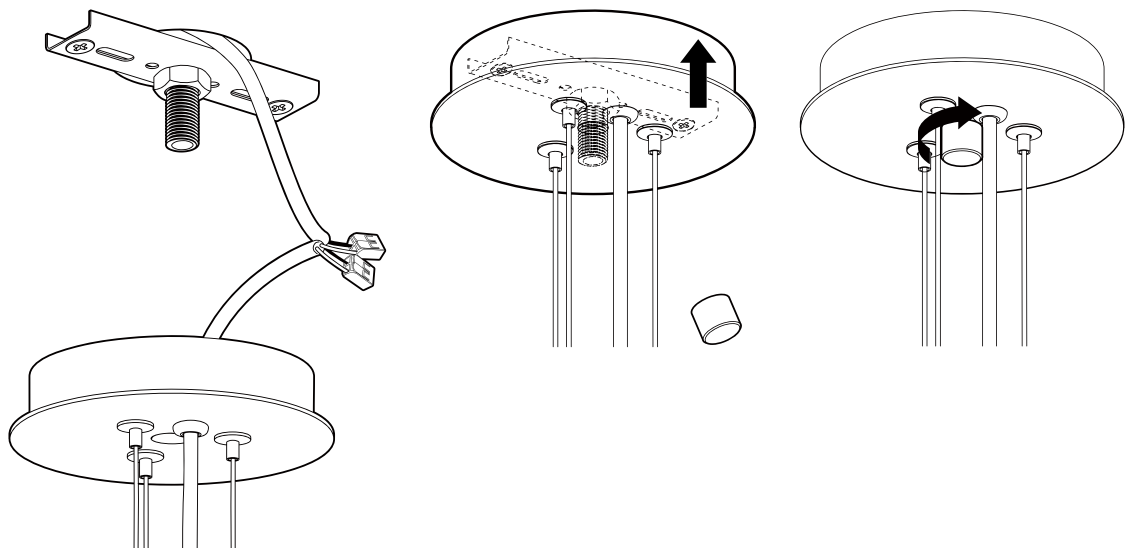

No.554, Euljiro 157, 04545
Jung-gu, Seoul, Korea

+82 02 2268 0568
www.agolighting.com

Installation instruction

A

Ceiling cup dim.(mm) : Ø 103, H 20

G

A

G