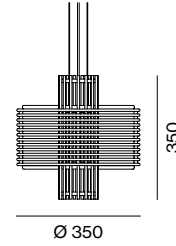

Type
Suspended

Designer
Studio Jinsik Kim

A

Size(mm)

Weight (kg) : 4.2

Material : Colour Coated Aluminium,
Colour Coated Steel

Light Source : G9

Bulb included : No

Watt : Max. 9W

Voltage : 220-240V

IP : IP20

Class : Class II

Cable lengths : 3m

Ceiling cup/Bracket : Included

Ceiling cup dim.(mm) : Ø 103, H 20

Colour : Coral + Mint + Green

No.554, Euljiro 157, 04545
Jung-gu, Seoul, Korea

+82 02 2268 0568
www.agolighting.com

Installation instruction

A

Ceiling cup dim.(mm) : Ø 103, H 20

G

A

G