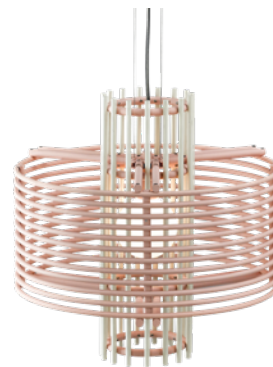

NOVA

Pendant

A G O

NOVA brings dramatic impression to the space with its delicate structure and vibrant colors. NOVA will express the supernova explosion and bring the universe into the space. All metal parts of NOVA are assembled only with screws without welding or gluing. This expands the possibility of modularity to increase the scalability of the design and broaden the choice of consumers through various color combinations.

Type
Suspended

Designer
Studio Jinsik Kim

A

Size(mm)

Weight (kg) : 4.2

Material : Colour Coated Aluminium,
Colour Coated Steel

Light Source : G9

Bulb included : No

Watt : Max. 9W

Voltage : 220-240V

IP : IP20

Class : Class II

Cable lengths : 3m

Ceiling cup/Bracket : Included

Ceiling cup dim.(mm) : Ø 103, H 20

Colour : Coral + Mint + Green

Item no.
NVPD0302-A11

G

Colour : Charcoal

Item no.
NVPD0302-A01

Colour : Egg white + Blush

Item no.
NVPD0302-A10

AGO lighting

04545 서울특별시
중구 을지로 157 554호