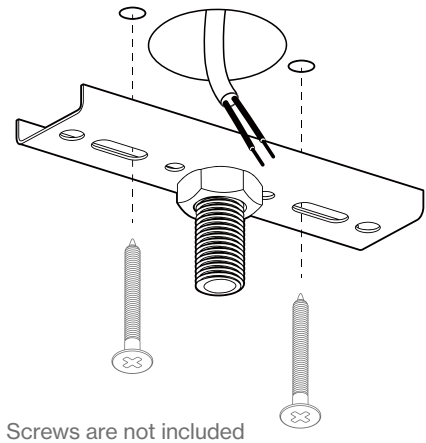

No.554, Euljiro 157, 04545
Jung-gu, Seoul, Korea

+82 02 2268 0568
www.agolighting.com

Installation instruction

A

Ceiling cup dim.(mm) : Ø 103, H 20

G

A

G