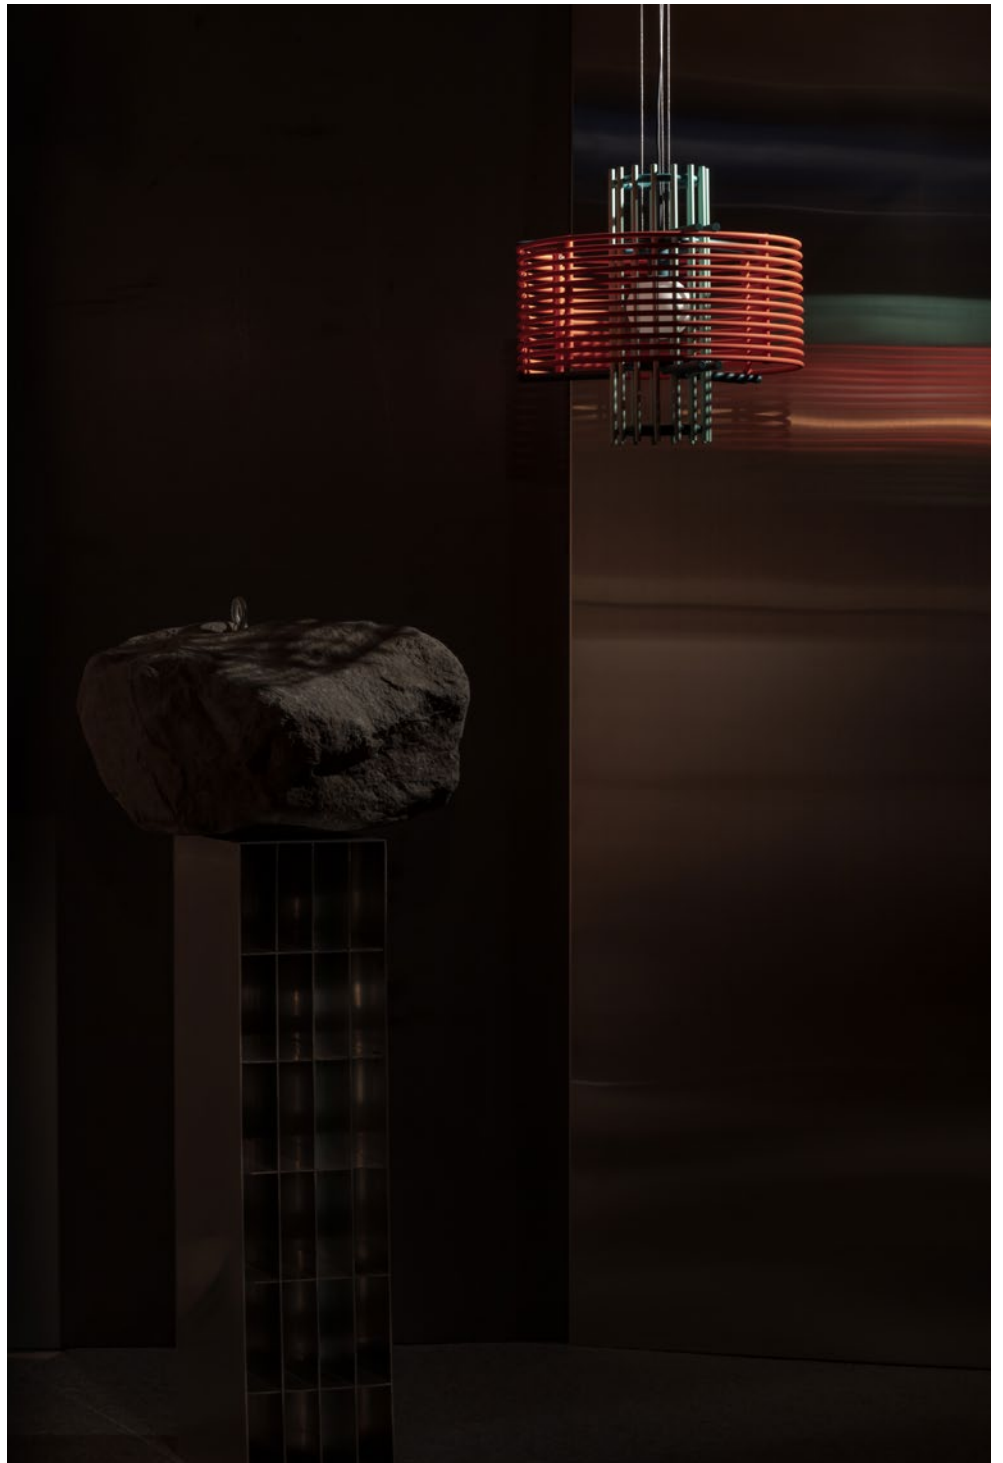

NOVA

Pendant

A G O

NOVA brings dramatic impression to the space with its delicate structure and vibrant colors. NOVA will express the supernova explosion and bring the universe into the space. All metal parts of NOVA are assembled only with screws without welding or gluing. This expands the possibility of modularity to increase the scalability of the design and broaden the choice of consumers through various color combinations.

NOVA

design by
Studio Jinsik Kim

“NOVA is an abstract reinterpretation of the images of stars beyond telescope or a space ship in the science fiction film. NOVA’s colorful sticks and dramatically shaded shadows will make the space more whimsical.”

A

G

O

A

G

O

Collection
NOVA

Model
Pendant

Type
Suspended

Designer
Studio Jinsik Kim

A

Size(mm)

Weight (kg) : 4.2

Material : Colour Coated Aluminium,
Colour Coated Steel

Light Source : G9

Bulb included : No