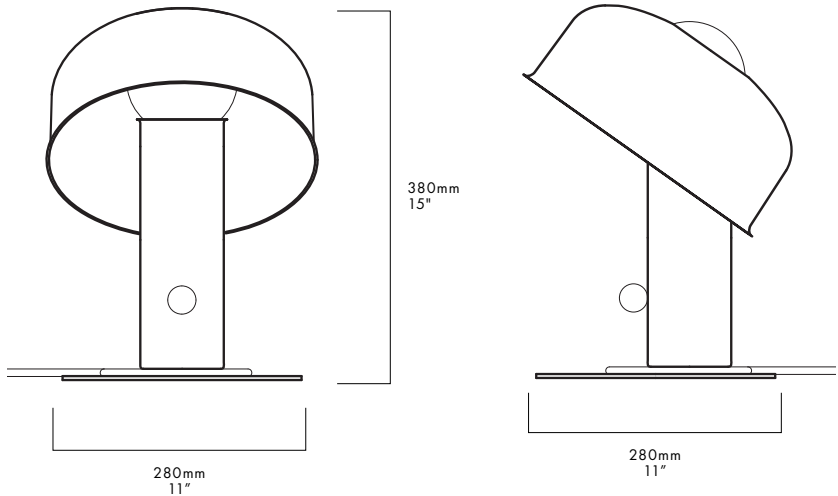

## DESCRIPTION

The Pivot table luminaire is playful and interactive as its balancing shade allows for easy adjustments.

## DIMENSIONS

380 x 280 x 280mm / 15" x 11" x 11"