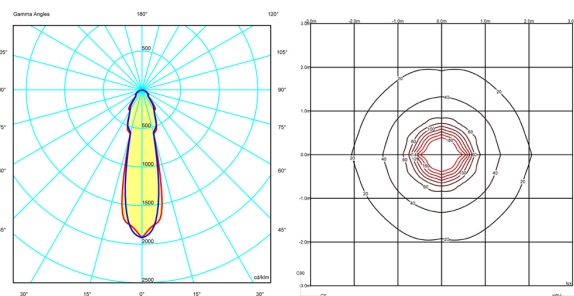

Total 75.0 W

VIBIA

Fixture: 1000 lm 105 lm/W

Driver included: 230V 50Hz

Physical characteristics

1 Box / 0.21 x 0.21 x 0.48 m. / Vol. 0.0211 m³ /

Gross weight 1.4 kg. / Net weight 1.3 kg.

Installation and assembly

Please, see the installation manual

Light distribution

Highlight

Lamp used to highlight a specific element.

Photometric data

Certificates