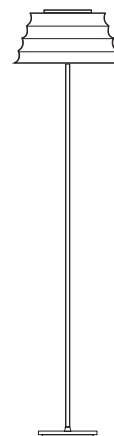

9907-02

9907-10

Ø45 x H170