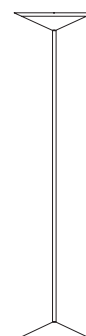

TECHNICAL SHEET

1710-03 LARGE

Mounting: Lampada da tavolo / Table lamp
Environment: Indoor - IP20
Materials: Metallo / Metal
Voltage: 230V 50/60Hz
Source: 14W - 3000K
Lumen: 1500 lm
Dimming: Dimmer on cable

1710-03

1710-04

1710-01

1710-10

1710-20

Ø32 x H27

Ø32 x H27

Ø16 x H20

Ø32 x H130

Ø110 x H135

Finiture / Finishes

Struttura / Structure

Nero opaco
Matt black

Oro opaco
Matt gold

Bianco opaco
Matt white

CODES