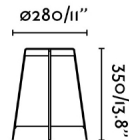

General characteristics

Type	II
IP	20
voltage	100V-240V
Hertz	50/60HZ
Cable meters	1700mm
Switch type	1, ON/OFF

Material

Body/Structure	ACERO
Screen	Papiro

Finish

Body/Structure	Negro Mate
----------------	------------